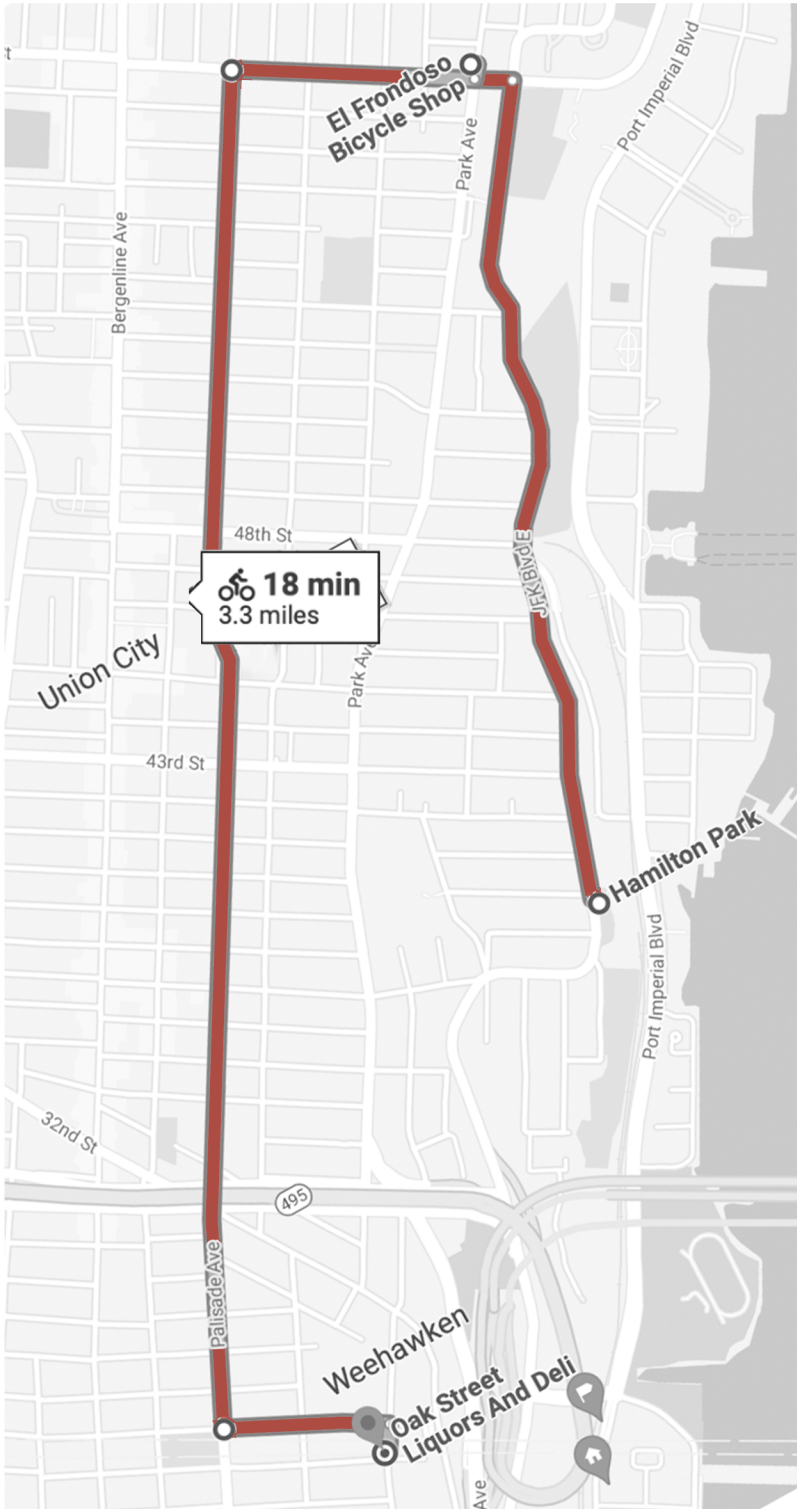

SKYLINE ROUTE

ROUTE FACTS

Start- Hamilton Park

End - Oak Street Deli

Distance - 3.3 Miles

Time - 18/20 Minutes

Grade - 66 feet inc

↑ 66 ft · ↓ 52 ft

 via Boulevard E/JFK Blvd E/John F. Kennedy Blvd 18 min
3.3 miles

Questions: info@bikeweehawken.org

Updates:  Twitter @BikeWeehawken

B I K E WEEHAWKEN